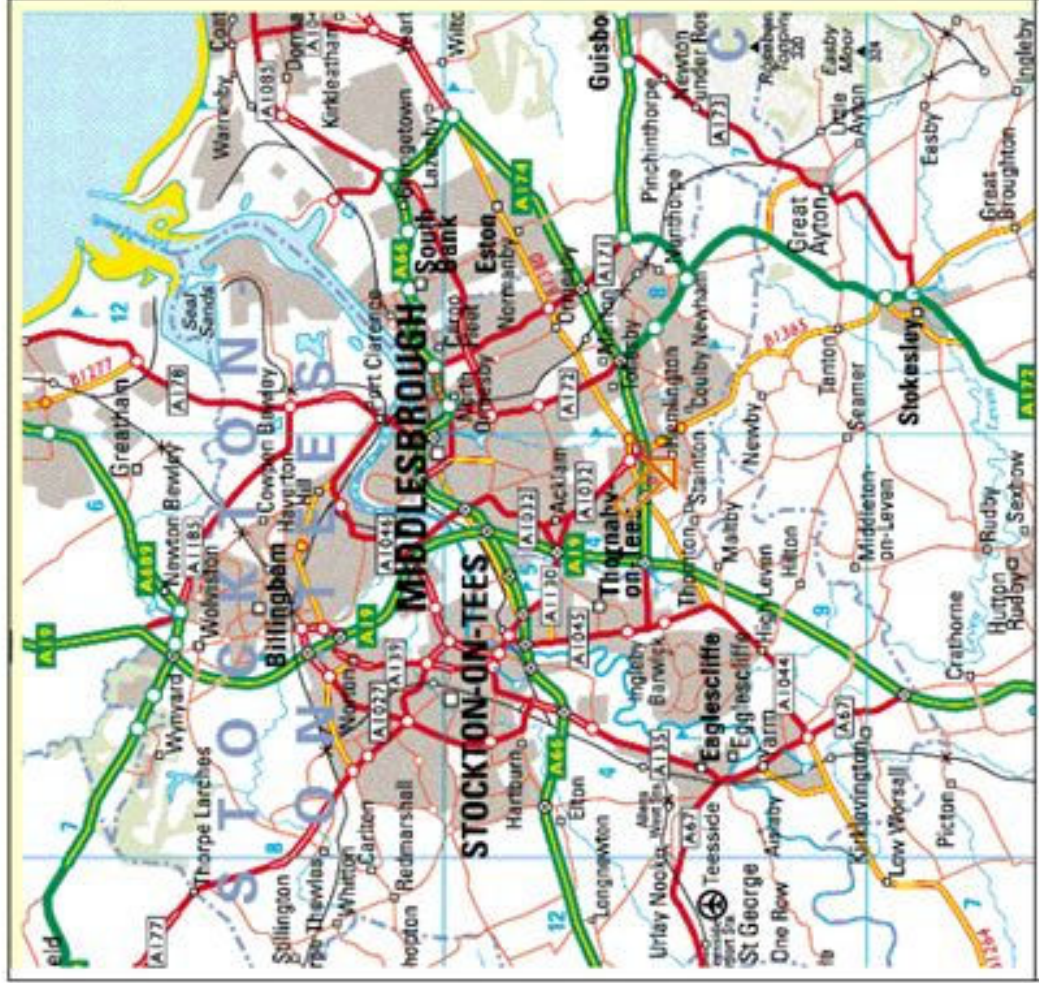

Please note that the postcode, TS8 9EH, is for the postal address only of Police HQ and for navigational purposes the postcode TS5 7YZ should be used which indicates the immediate vicinity.

Reproduced with permission from Ordnance Survey

Directions to Cleveland Police HQ, Ladgate Lane, Middlesbrough.

There are 2 main roads running through the County, the A19 (running North-South) and the A66 (running East-West).

From Teesside Airport, travel straight over the A67 roundabout until you reach Longnewton.

At the 'T' Junction turn left towards the A66 junction. Once at the A66, turn right and head towards the A19 (South).

From the A19 (travelling North or South), head for the A174 Eastbound.

Once on the A174, remain in the nearside lane and take the first exit sign-posted to Acklam.

Take the right hand lane and at the 'T' junction, turn right across the dual carriageway. Follow the road (Low Lane) for about half a mile and you will reach the Blue Bell Hotel roundabout.

At the roundabout, continue straight over until you reach a small roundabout (at the Botanic Centre). Go straight ahead again, past the golf course entrance on the left and the entrance to Police HQ is next on the right.