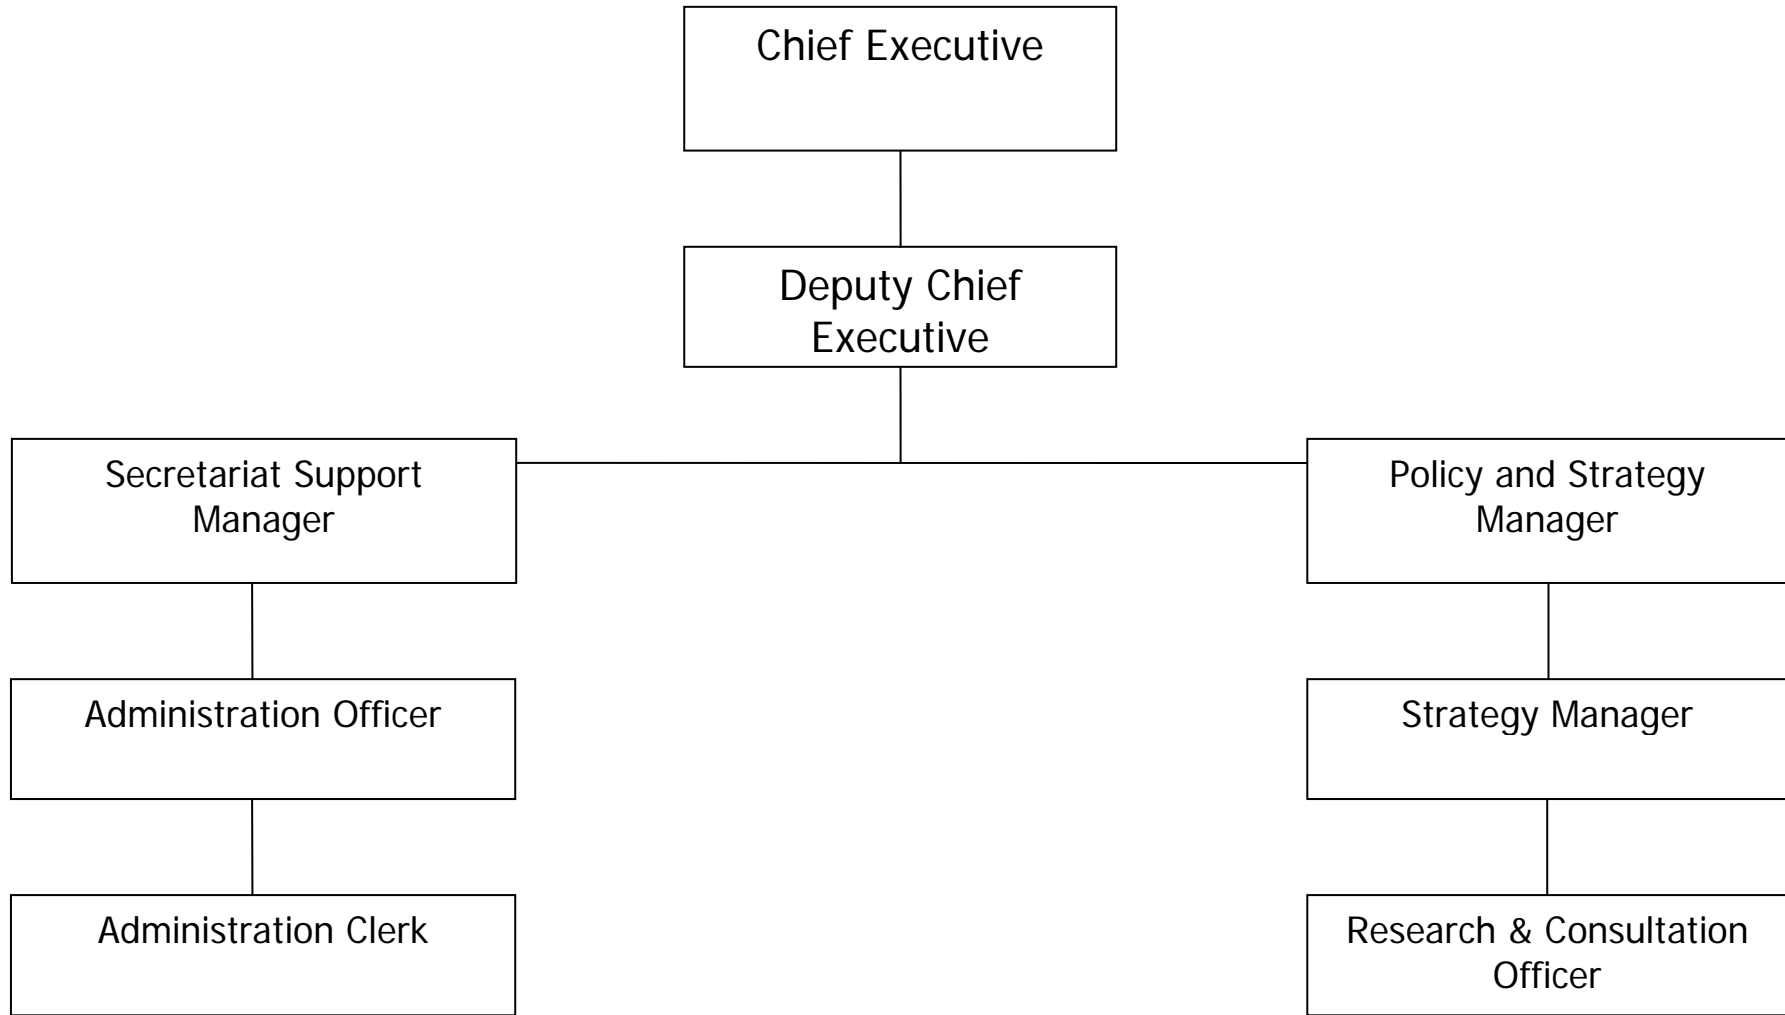

# Cleveland Police Authority Structure

NB. The role of Monitoring Officer is filled by the Solicitor to the Chief Constable